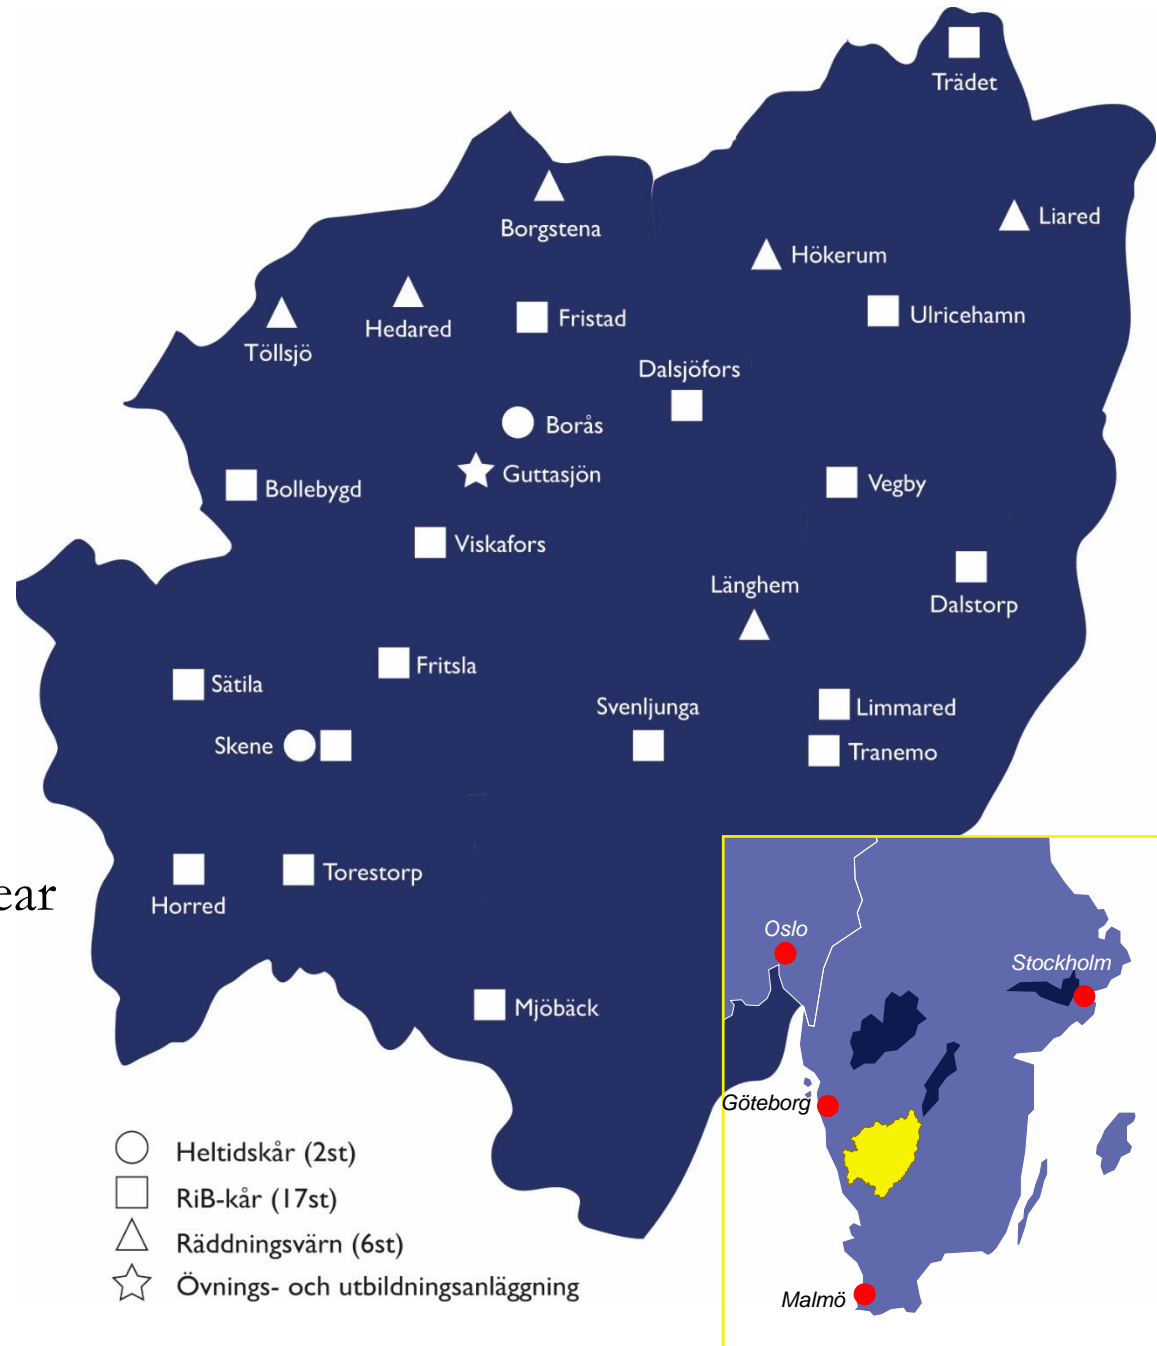

SÄRF

24 fire stations

- 2 full time
- 17 part time
- 6 voluntary

87 persons on call 24/7

2 500-3 000 call outs per year